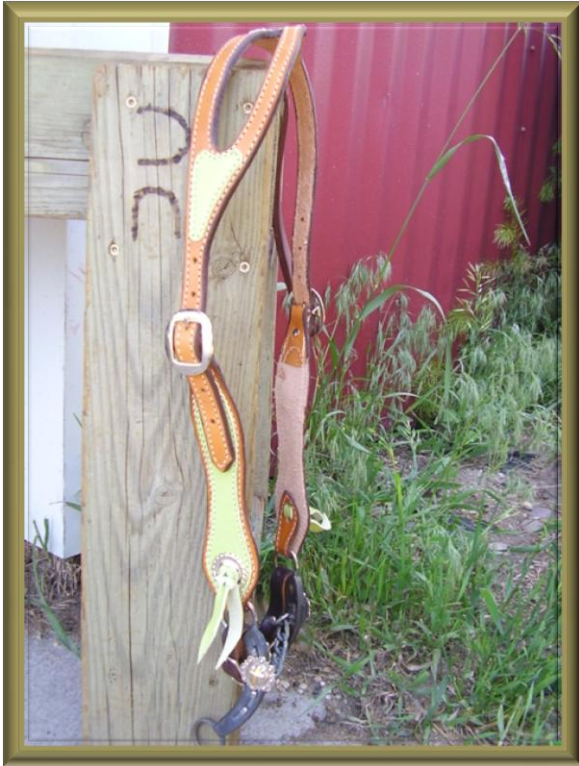

Browband Bridle

- Border Stamping
- Scalloped Cheek & Browband
- Rhinestones and Silver Spots
- Heart Conchos

Price - \$80

Single Ear Bridle

- Scalloped Cheek
- Rhinestones and Silver Spots
- Throat Latch

Price - \$75

1" Browband Bridle

- Medium Brown Dye

Price - \$45

1" Browband Bridle

- Saddle Tan Dye

Price - \$45

Horseshoe Snaffle Bit - \$40

Latigo Snaffle Chinstrap - \$10

Single Ear Bridle

- Scalloped Cheek
- Basket Stamping

Price - \$75

Browband Bridle

- Cowboy Cheek
- Border Stamping
- Berry Conchos

Price - \$80

Single Ear Bridle

- Scalloped Cheek
- Lime Green Accenting

Price - \$75